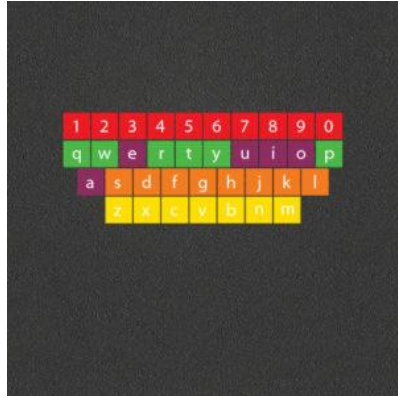

Spirals

Turtle 1-20

Playground Markings – Literacy and Numeracy

UK Map

UK Multicolour

Snakes

Smiley Compass Clock

Snail 1-10 Outline

Snails

Snake Phonics

Number Grid 1-64

Number Line 1-10

Number/Alphabet Shapes

Playground Markings – Literacy and Numeracy

Protractor

QWERTY Keyboard

Rainbow

Number Grids 1-50

Letter Jumps

Multiplication Tables

Number Grid 1-100

Number Grids 1-100

Number Grids 1-25

Number Grids 1-36